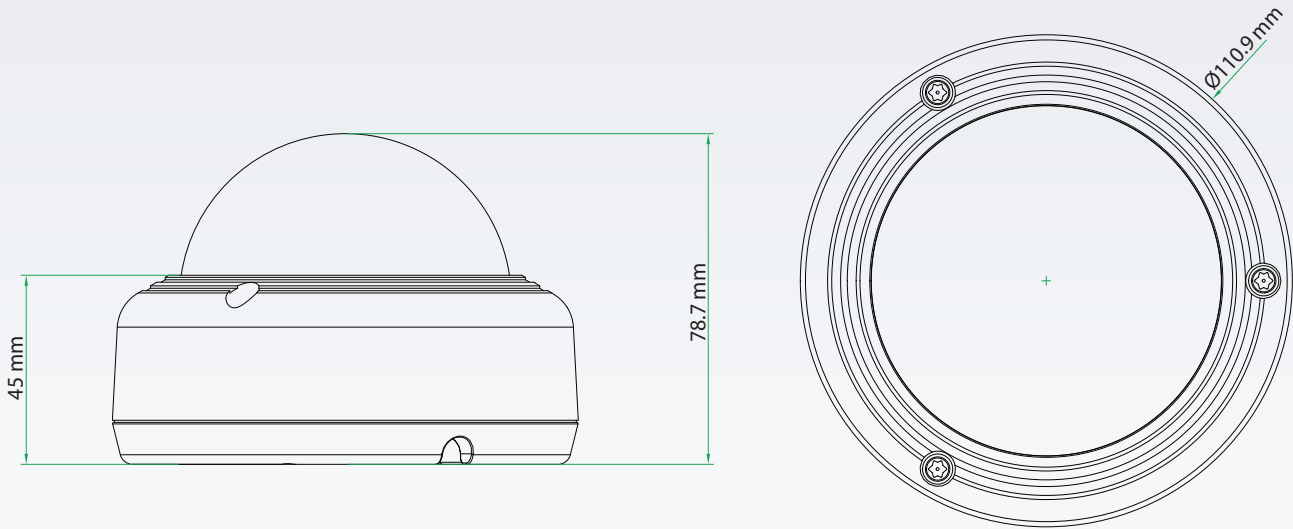

Vigilance Full HD Outdoor Vandal-Proof PoE Dome Camera

Dimensions

Order Information

Part Number	Description
DCS-4602EV	Vigilance Full HD Outdoor Vandal-Proof PoE Dome Camera

Updated 06/02/2015