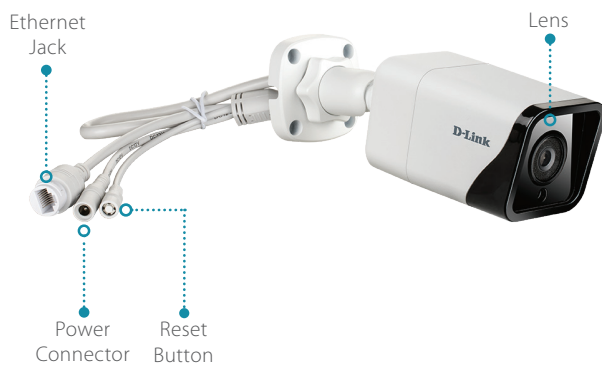

Camera

Camera Hardware Profile	1/2.8" 4-megapixel progressive CMOS sensor 30 meter IR illumination distance Minimum illumination: Color: 0.05 lux @(F2.0, AGC ON) B/W: 0 lux @(IR LED ON) Built-in Infrared-Cut Removable (ICR) Filter module 18x digital zoom Minimum object distance 0.5 m Focal length: 2.8 mm Aperture: F2.0 Angle of view: (H) 100° (V) 58° (D) 126°

Camera Housing	IP66 certified weatherproof housing Wire-in bracket

Image Features	Configurable image size/quality/frame rate/bit rate Time stamp and text overlays Configurable shutter speed/brightness/saturation/contrast/sharpness/3D filter Configurable motion detection area Configurable privacy mask zones Auto White Balance (AWB) Auto Gain Control (AGC) Wide Dynamic Range (WDR) Corridor mode

Video Compression	Simultaneous H.265/H.264/MJPEG format compression JPEG for still images

Max. Video Resolution and Frame Rate	2592 x 1520 at up to 30 fps

External Device Interfaces	microSD card slot¹ Reset button 10/100 Base-TX Fast Ethernet port (supports 802.3af PoE Class 3)

Network

Network Protocols	IPv4 HTTP/HTTPS RTSP/RTP/RTCP TCP UDP DHCP DNS DDNS NTP FTP SMTP Client ONVIF Profile S compliant ARP ICMP PPPoE SNMP v1/v2c/v3