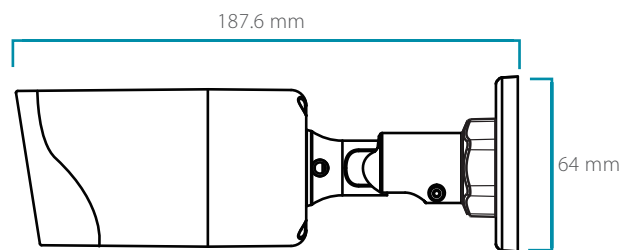

System Management

Event Management	- Motion detection - Multiple event notifications - Event notification and uploading of snapshots via e-mail or FTP - Video recording via microSD card, D-ViewCam, D-Link NVR or ONVIF-compliant NAS
Remote Management	- Remote management via D-ViewCam software - Remotely take snapshots/video clips and save to a local hard drive - Configuration interface accessible via a web browser
System Requirements for Web Interface	- Operating System: Microsoft Windows - Browser: Internet Explorer 11 for full function; Chrome and Firefox (MJPEG only)
D-ViewCam System Requirements	- Operating System: Windows 10 - Protocol: Standard TCP/IP
D-ViewCam Software Functions	- Supports all management functions provided in the web interface - Scheduled motion trigger or manual recording options - Remote management of up to 64 cameras - Viewing of up to 64 cameras on one screen

General

Weight	560 g ± 5%
External Power Adapter	100 to 240 V AC, 50/60 Hz (Input), 12 V DC 1.5 A (Output)
Power Consumption	8 W ± 5% (PoE)
Operating Temperature	-30 to 50 °C (-22 to 122 °F)
Storage Temperature	-20 to 70 °C (-4 to 158 °F)
Operating/Storage Humidity	Max. 90% non-condensing
Dimension	187.6 x 64 x 64 mm (7.4 x 2.5 x 2.5 in)
Certifications	CE, FCC, RCM

Order Information

DCS-4714E	Vigilance 4 Megapixel H.265 Outdoor Bullet Camera
Hardware Version	A

¹ microSD card not included. Supports capacity up to 256 GB.