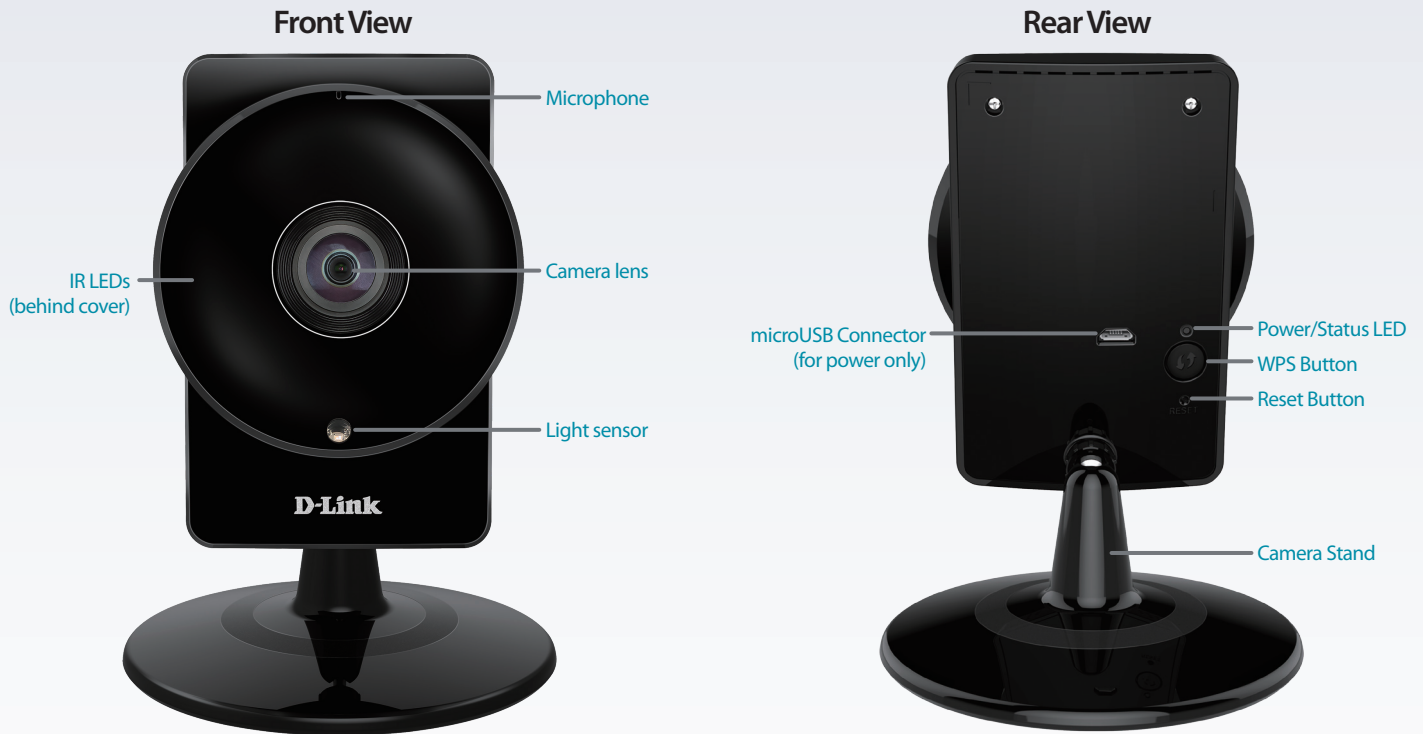

Technical Specifications

Camera

Camera Hardware Profile	• 1/2.7" Megapixel progressive CMOS sensor • 5 meter IR illumination distance • Minimum illumination: • Color (Day Mode), IR LEDs off: 0.5 lux • B/W (Night Mode), IR LEDs off: 0.1 lux • B/W (Night Mode), IR LEDs on: 0 lux • Built-in Infrared-Cut Removable (ICR) Filter module • 8X digital zoom • Fixed length 1.72 mm	• Aperture F2.0 • Angle of view • (H) 180° • (V) 120° • (D) 180° • Image de-warping • Minimum object distance: 500 mm • Built-in Microphone
Image Features	• Configurable image size, quality, frame rate, and bit rate • Configurable brightness, contrast, sharpness, saturation, and hue	• Configurable motion detection windows • Time stamp and text overlays
Video Compression	• Simultaneous H.264/MJPEG format compression	• JPEG for still images
Video Resolution	• 1280 x 720, 800 x 600, 720 x 480, 640 x 480, 640 x 360, 320 x 240 at up to 30 fps	
Audio Compression	• G.711	
External Interfaces	• 802.11ac/n/g/a wireless with WEP/WPA/WPA2 encryption • Operates on 2.4 GHz and 5 GHz bands	• Maximum data rate of 433 Mbps (PHY rate) ¹ • microSD/SDHC/SDXC card slot ²

Network

Network Protocols	• IPv4, ARP, TCP, UDP, ICMP • DHCP Client • NTP Client (D-Link) • DNS Client • DDNS Client (D-Link) • SMTP Client • FTP Client	• HTTP Server • PPPoE • RTP, RTSP, RTCP • UPnP Port Forwarding • HTTPS for configuration • Bonjour
Security	• Administrator and user group protection • Password authentication	• HTTP and RTSP digest encryption