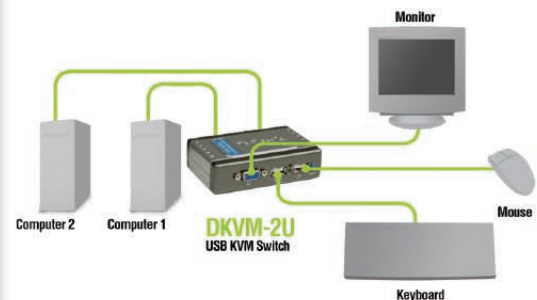

Warranty

1 Year

**Instantly Switch Between Two
Computers!**

D-Link®
Building Networks for People