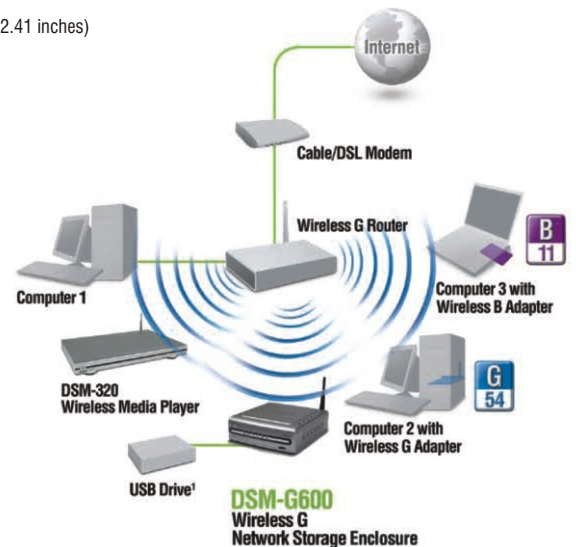

Technical Specifications

Standards

- IEEE 802.3
- IEEE 802.3u
- IEEE 802.3ab
- IEEE 802.11b
- IEEE 802.11g

Hard Drive Type Support

- All Variants of ATA/IDE up to ATA/133
- 3.5-inch Internal

Device Ports

- 1 10/100/1000 Gigabit Ethernet Port
- 2 USB 2.0 Ports

Wireless Security

- WPA
- WPA-PSK
- 64/128-bit WEP data encryption

Wireless transmit Power

15dBm (32mW) (using 2dBi gain antenna)

Receiver Sensitivity

- 54Mbps OFDM, 10% PER: -68 dBm
- 48Mbps OFDM, 10% PER: -68 dBm
- 36Mbps OFDM, 10% PER: -75 dBm
- 24Mbps OFDM, 10% PER: -79 dBm
- 18Mbps OFDM, 10% PER: -82 dBm
- 12Mbps OFDM, 10% PER: -84 dBm
- 11Mbps CCK 8% PER: -82 dBm
- 9Mbps OFDM, 10% PER: -87 dBm
- 6Mbps OFDM, 10% PER: -88 dBm
- 5.5Mbps CCK, 8% PER: -85 dBm
- 2Mbps QPSK, 8% PER: -86 dBm
- 1Mbps BPSK, 8% PER: -89 dBm

Antenna

2.0dB Gain external antenna with reverse SMA connector

Wireless Signal Range *

- Indoors: up to 100 m (328 ft)
- Outdoors: up to 400 m (1,312 ft)

Drive Management

- Format
- Scandisk
- Email Alerts

Device Management

Web-based, using Internet Explorer v.6 or Netscape Navigator v.7 or other Java-enabled browsers

Diagnostic LED

- Power
- LAN
- HDD
- HDD Full
- USB
- WLAN

Physical & Environmental

Power Voltage

- Output: 12V, 3A
- Max power: 36w, 100-240V

Operating Temperature

0° to 55°C

Storage Temperature

-20° to 70 °C

Humidity

5% to 90% (non-condensing)

Dimensions

19.53 x 17.68 x 6.12 cm (7.69 x 6.96 x 2.41 inches)

Weight

0.77kg (1.7 lbs)

Certifications

- FCC Part 15 Class B
- CE
- C-Tick

D-Link Worldwide Offices

U.S.A.	TEL: 1-800-326-1688	FAX: 1-866-743-4905	Luxemburg	TEL: 32-(0)2-517-7111	FAX: 32-(0)2-517-6500
Canada	TEL: 1-905-8295033	FAX: 1-905-8295223	Poland	TEL: 48-(0)-22-583-92-75	FAX: 48-(0)-22-583-92-76
Europe (U. K.)	TEL: 44-20-8731-5555	FAX: 44-20-8731-5511	Hungary	TEL: 36-(0)-1-461-30-00	FAX: 36-(0)-1-461-30-09
Germany	TEL: 49-6196-77990	FAX: 49-6196-7799300	Singapore	TEL: 65-6774-6233	FAX: 65-6774-6322
France	TEL: 33-1-30238688	FAX: 33-1-30238689	Australia	TEL: 61-2-8899-1800	FAX: 61-2-8899-1868
Netherlands	TEL: 31-10-282-1445	FAX: 31-10-282-1331	India	TEL: 91-022-26526696	FAX: 91-022-26528914
Belgium	TEL: 32(0)2-517-7111	FAX: 32(0)2-517-6500	Middle East (Dubai)	TEL: 971-4-3916480	FAX: 971-4-3908881
Italy	TEL: 39-02-2900-0676	FAX: 39-02-2900-1723	Turkey	TEL: 90-212-289-56-59	FAX: 90-212-289-76-06
Sweden	TEL: 46-(0)8564-61900	FAX: 46-(0)8564-61901	Egypt	TEL: 202-414-4295	FAX: 202-415-6704
Denmark	TEL: 45-43-969040	FAX: 45-43-424347	Israel	TEL: 972-9-9715700	FAX: 972-9-9715601
Norway	TEL: 47-99-300-100	FAX: 47-22-309580	LatinAmerica	TEL: 56-2-232-3185	FAX: 56-2-232-0923
Finland	TEL: 358-9-2707 5080	FAX: 358-9-2707 5081	Brazil	TEL: 55-11-218-59300	FAX: 55-11-218-59322
Spain	TEL: 34-93-4090770	FAX: 34-93-4910795	South Africa	TEL: 27-12-665-2165	FAX: 27-12-665-2186
Portugal	TEL: 351-21-8688493		Russia	TEL: 7-095-744-0099	FAX: 7-095-744-0099 #350
Czech Republic	TEL: 420-(603)-276-589		China	TEL: 86-10-58635800	FAX: 86-10-58635799
Switzerland	TEL: 41-(0)-1-832-11-00	FAX: 41(0)-1-832-11-01	Taiwan	TEL: 886-2-6600-0123	FAX: 886-2-6600-1188
Greece	TEL: 30-210-9914 512	FAX: 30-210-9916902	Headquarters	TEL: 886-2-2916-1600	FAX: 886-2-2914-6299