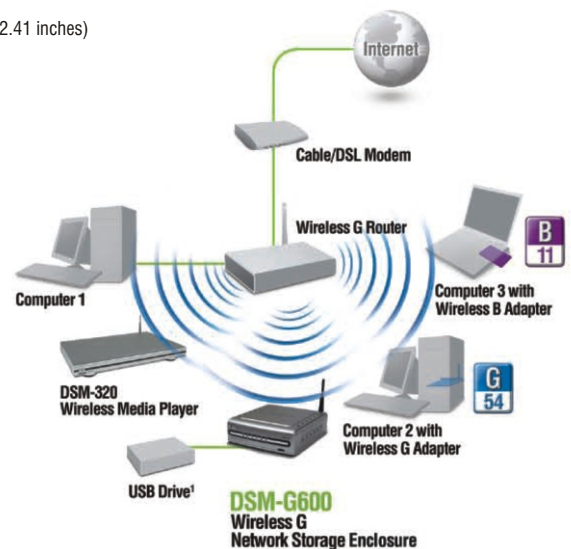

Technical Specifications

Standards

- IEEE 802.3
- IEEE 802.3u
- IEEE 802.3ab
- IEEE 802.11b
- IEEE 802.11g

Hard Drive Type Support

- All Variants of ATA/IDE up to ATA/133
- 3.5-inch Internal

Device Ports

- 1 10/100/1000 Gigabit Ethernet Port
- 2 USB 2.0 Ports

Wireless Security

- WPA
- WPA-PSK
- 64/128-bit WEP data encryption

Wireless transmit Power

15dBm (32mW) (using 2dBi gain antenna)

Receiver Sensitivity

- 54Mbps OFDM, 10% PER: -68 dBm
- 48Mbps OFDM, 10% PER: -68 dBm
- 36Mbps OFDM, 10% PER: -75 dBm
- 24Mbps OFDM, 10% PER: -79 dBm
- 18Mbps OFDM, 10% PER: -82 dBm
- 12Mbps OFDM, 10% PER: -84 dBm
- 11Mbps CCK 8% PER: -82 dBm
- 9Mbps OFDM, 10% PER: -87 dBm
- 6Mbps OFDM, 10% PER: -88 dBm
- 5.5Mbps CCK, 8% PER: -85 dBm
- 2Mbps QPSK, 8% PER: -86 dBm
- 1Mbps BPSK, 8% PER: -89 dBm

Antenna

2.0dB Gain external antenna with reverse SMA connector

Wireless Signal Range *

- Indoors: up to 100 m (328 ft)
- Outdoors: up to 400 m (1,312 ft)

Drive Management

- Format
- Scandisk
- Email Alerts

Device Management

Web-based, using Internet Explorer v.6 or Netscape Navigator v.7 or other Java-enabled browsers

Diagnostic LED

- Power
- LAN
- HDD
- HDD Full
- USB
- WLAN

Physical & Environmental

Power Voltage

- Output: 12V, 3A
- Max power: 36w, 100-240V

Operating Temperature

0° to 55°C

Storage Temperature

-20° to 70 °C

Humidity

5% to 90% (non-condensing)

Dimensions

19.53 x 17.68 x 6.12 cm (7.69 x 6.96 x 2.41 inches)

Weight

0.77kg (1.7 lbs)

Certifications

- FCC Part 15 Class B
- CE
- C-Tick

D-Link Worldwide Offices

U.S.A.	TEL: 1-800-326-1688	FAX: 1-866-743-4905	Luxemburg	TEL: 32-(0)2-517-7111	FAX: 32-(0)2-517-6500
Canada	TEL: 1-905-8295033	FAX: 1-905-8295223	Poland	TEL: 48-(0)-22-583-92-75	FAX: 48-(0)-22-583-92-76
Europe (U. K.)	TEL: 44-20-8731-5555	FAX: 44-20-8731-5511	Hungary	TEL: 36-(0)-1-461-30-00	FAX: 36-(0)-1-461-30-09
Germany	TEL: 49-6196-77990	FAX: 49-6196-7799300	Singapore	TEL: 65-6774-6233	FAX: 65-6774-6322
France	TEL: 33-1-30238688	FAX: 33-1-30238689	Australia	TEL: 61-2-8899-1800	FAX: 61-2-8899-1868
Netherlands	TEL: 31-10-282-1445	FAX: 31-10-282-1331	India	TEL: 91-022-26526696	FAX: 91-022-26528914
Belgium	TEL: 32(0)2-517-7111	FAX: 32(0)2-517-6500	Middle East (Dubai)	TEL: 971-4-3916480	FAX: 971-4-3908881
Italy	TEL: 39-02-2900-0676	FAX: 39-02-2900-1723	Turkey	TEL: 90-212-289-56-59	FAX: 90-212-289-76-06
Sweden	TEL: 46-(0)8564-61900	FAX: 46-(0)8564-61901	Egypt	TEL: 202-414-4295	FAX: 202-415-6704
Denmark	TEL: 45-43-969040	FAX: 45-43-424347	Israel	TEL: 972-9-9715700	FAX: 972-9-9715601
Norway	TEL: 47-99-300-100	FAX: 47-22-309580	LatinAmerica	TEL: 56-2-232-3185	FAX: 56-2-232-0923
Finland	TEL: 358-9-2707 5080	FAX: 358-9-2707-5081	Brazil	TEL: 55-11-218-59300	FAX: 55-11-218-59322
Spain	TEL: 34-93-4090770	FAX: 34-93-4910795	South Africa	TEL: 27-12-665-2165	FAX: 27-12-665-2186
Portugal	TEL: 351-21-8688493		Russia	TEL: 7-095-744-0099	FAX: 7-095-744-0099 #350
Czech Republic	TEL: 420-(603)-276-589		China	TEL: 86-10-58635800	FAX: 86-10-58635799
Switzerland	TEL: 41-(0)-1-832-11-00	FAX: 41(0)-1-832-11-01	Taiwan	TEL: 886-2-6600-0123	FAX: 886-2-6600-8168
Greece	TEL: 30-210-9914 512	FAX: 30-210-9916902	Headquarters	TEL: 886-2-6600-0123	FAX: 886-2-6600-9898