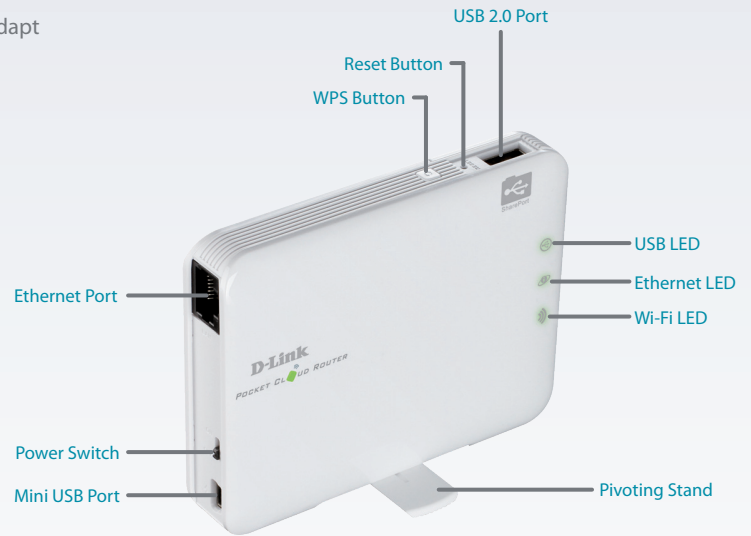

Multiple Modes for All Your Needs

The Compact Cloud Router features multiple wireless modes, allowing it to adapt to any situation. Router Mode shares your broadband Internet connection wirelessly; just connect it to your cable or DSL modem to provide high-speed Internet access for an entire home or office. AP Mode lets you create a private wireless network instantly, making it perfect for sharing files during business meetings. Repeater Mode extends an existing wireless network, so you can place them anywhere in your home to extend the range of your existing wireless network. Wi-Fi Hot Spot mode lets you share an Internet connection coming from a wireless hotspot. This lets you share a wireless connection at a hotel or café with all your devices.

Additionally, Repeater Mode and Wi-Fi Hot Spot Mode let you connect any device with an Ethernet port, enabling it to connect to your network wirelessly. Connect an Xbox 360® or smart TV to a DIR-506L to give them the ability to connect to your router wirelessly while extending your home's wireless coverage at the same time.

Technical Specifications

General

Device Interfaces	• Wireless N150 • WAN/LAN 10/100 Ethernet port • WPS button • Reset button	• USB 2.0 port • Mini-USB port • Power switch • Internal Battery
LEDs	• Status/WPS • USB	• Ethernet • Wi-Fi
Standards	• IEEE 802.11g/b, compatible with 802.11n devices • IEEE 802.3	• IEEE 802.3u • USB 2.0
Wireless Modes	• Router Mode • Access Point Mode	• Repeater Mode • Wi-Fi Hot Spot Mode
Wireless Frequency Range	• 2.4 GHz to 2.4835 GHz	
Antennas	• Internal antenna	
Battery	• Removable Li-ion rechargeable battery	

Functionality

Security	• Wi-Fi Protected Access (WPA/WPA2) • WEP 64/128-bit encryption	• WPS (PBC/PIN)
Advanced Features	• SharePort™ Mobile app support (iOS, Android) • SharePort™ Web File Access support • DLNA Media Server	• Guest Zone support⁵ • UPnP support • Wi-Fi WMM Quality of Service (QoS)
Advanced Firewall Features	• Network Address Translation (NAT) • Stateful Packet Inspection (SPI)	• MAC address filtering • Website filtering
SharePort Features	• Web interface to access, upload, and play files stored on your USB drive • Customize your shared storage space by creating separate accounts • Share music with guests but keep your files private	• SharePort Mobile app for iOS and Android • Play videos, music, and photos • View documents • Back up media by storing on your device
Mobile App Support	• SharePort Mobile