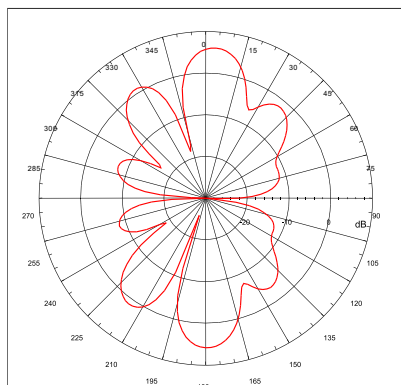

Technical Specifications

Electrical Properties

Frequency Range
2.4GHz to 2.5GHz

Peak Gain
7dBi

H-Plane
360°

Impedance
50 ohm (normal)

Admitted Power
1 watt

VSWR
1.92 (max.)

E-Plane
24°

Physical & Environmental

Color
Metallic gray and silver

Operating Temperature
-20° to 65 °C

Connector
Reverse SMA plug (built into antenna)
RP-SMA to RP-TNC adapter (externally provided)

Storage Temperature
-30° to 75 °C

Antenna Material
ABS, ABS+PC

Antenna Amplitude

Vertical