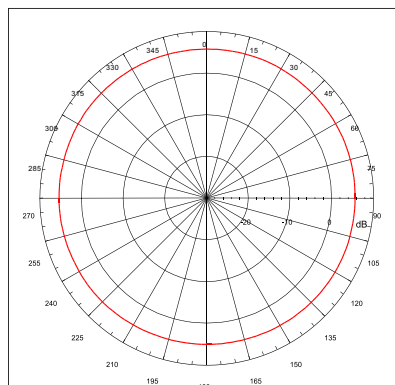

Horizontal

D-Link Worldwide Offices

U.S.A.	TEL: 1-800-326-1688	FAX: 1-866-743-4905	Luxemburg	TEL: 32-(0)2-517-7111	FAX: 32-(0)2-517-6500
Canada	TEL: 1-905-8295033	FAX: 1-905-8295223	Poland	TEL: 48-(0)-22-583-92-75	FAX: 48-(0)-22-583-92-76
Europe (U. K.)	TEL: 44-20-8731-5555	FAX: 44-20-8731-5511	Hungary	TEL: 36-(0)-1-461-30-00	FAX: 36-(0)-1-461-30-09
Germany	TEL: 49-6196-77990	FAX: 49-6196-7799300	Singapore	TEL: 65-6774-6233	FAX: 65-6774-6322
France	TEL: 33-1-30238688	FAX: 33-1-30238689	Australia	TEL: 61-2-8899-1800	FAX: 61-2-8899-1868
Netherlands	TEL: 31-10-282-1445	FAX: 31-10-282-1331	India	TEL: 91-022-26526696	FAX: 91-022-26528914
Belgium	TEL: 32(0)2-517-7111	FAX: 32(0)2-517-6500	Middle East (Dubai)	TEL: 971-4-3916480	FAX: 971-4-3908881
Italy	TEL: 39-02-2900-0676	FAX: 39-02-2900-1723	Turkey	TEL: 90-212-289-56-59	FAX: 90-212-289-76-06
Sweden	TEL: 46-(0)8564-61900	FAX: 46-(0)8564-61901	Egypt	TEL: 202-414-4295	FAX: 202-415-6704
Denmark	TEL: 45-43-969040	FAX: 45-43-424347	Israel	TEL: 972-9-9715700	FAX: 972-9-9715601
Norway	TEL: 47-99-300-100	FAX: 47-22-309580	LatinAmerica	TEL: 56-2-232-3185	FAX: 56-2-232-0923
Finland	TEL: 358-9-2707 5080	FAX: 358-9-2707-5081	Brazil	TEL: 55-11-218-59300	FAX: 55-11-218-59322
Spain	TEL: 34-93-4090770	FAX: 34-93-4910795	South Africa	TEL: 27-12-665-2165	FAX: 27-12-665-2186
Portugal	TEL: 351-21-8688493		Russia	TEL: 7-095-744-0099	FAX: 7-095-744-0099 #350
Czech Republic	TEL: 420-(603)-276-589		China	TEL: 86-10-58635800	FAX: 86-10-58635799
Switzerland	TEL: 41-(0)-1-832-11-00	FAX: 41(0)-1-832-11-01	Taiwan	TEL: 886-2-6600-0123	FAX: 886-2-6600-1188
Greece	TEL: 30-210-9914 512	FAX: 30-210-9916902	Headquarters	TEL: 886-2-2916-1600	FAX: 886-2-2914-6299