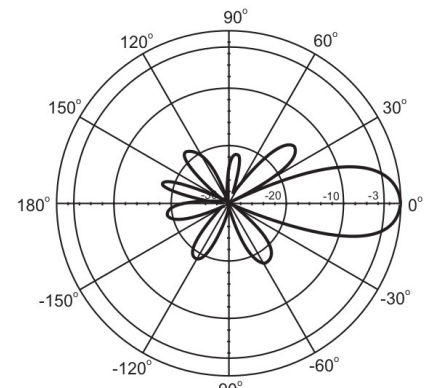

Horizontal