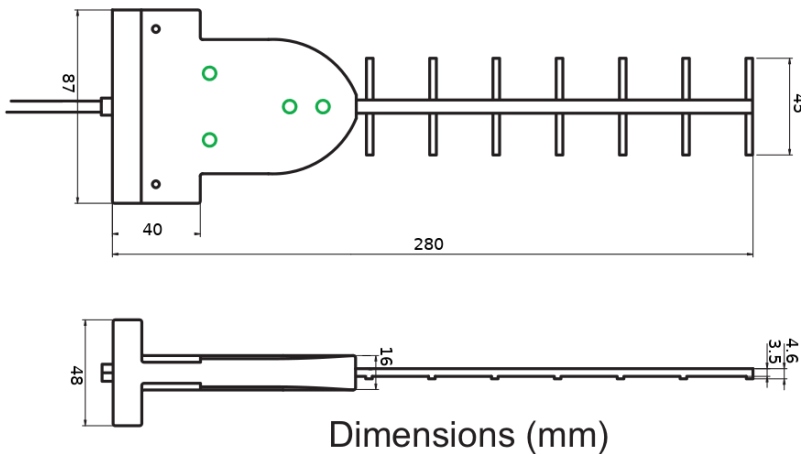

Quick Installation Guide

Directional Outdoor Yagi Antenna for 2.4 GHz

Technical Specifications

Device revision	A2
Frequency range	2.4 HHz - 2.5 HHz
Gain	12 dBi
VSWR	1.5 max
Polarization	Linear / vertical
HPBW / horizontal	50°
HPBW / vertical	50°
Power handling	50 W
Impedance	50 Ohms
Connector	Antenna: N-Jack Cable: N-Plug/RP-SMA Plug (50 cm)

Environmental & Physical Specifications

Survival wind speed	216 km/h
Temperature	-40 to 80 °C
Humidity	100% at 25 °C
Weight	0.3 kg
Dimensions	87 x 48 x 280 mm

Antenna Installation:

Please use the included mounting kit to attach the antenna to the wall or to the pole.

Package Contents:

- ANT24-1201 Antenna
- N-Plug/RP-SMA Plug Cable
- Mounting Kit
- Quick Installation Guide