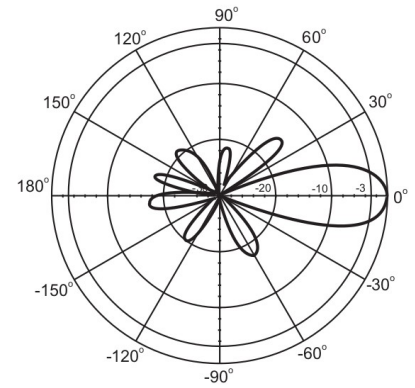

Package Contents:

- ANT24-1201 Antenna
- N-Plug/RP-SMA Plug Cable
- Mounting Kit
- Quick Installation Guide

Vertical