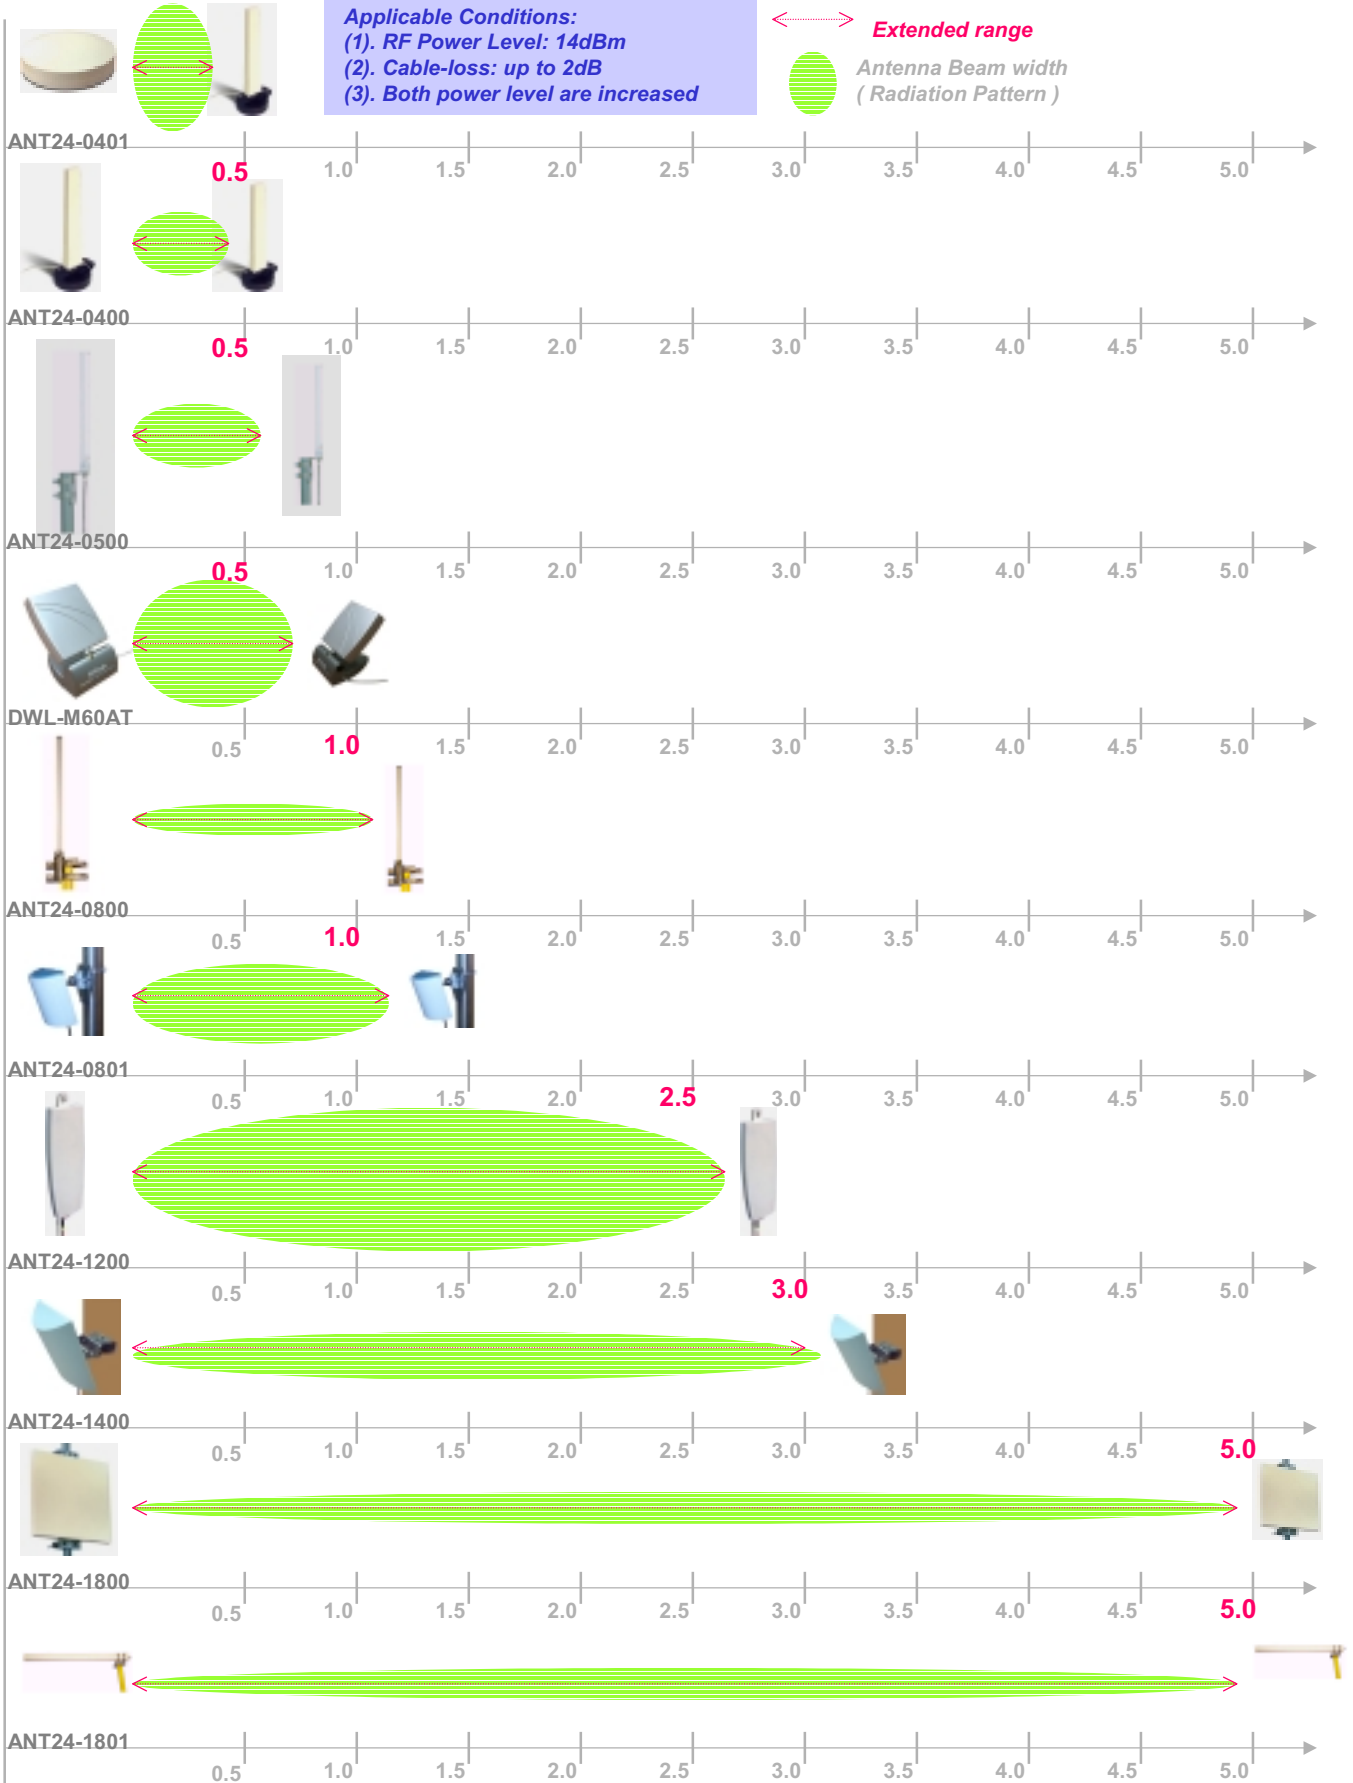

#### Antenna installation Guide

1. Antenna
2. Low loss cable ( optional )
3. Surge arrester
4. Extension cable
5. Wireless devices

Remove the existing dipole Antenna and start the Installation!

DWL-900AP

**Applicable Conditions:**  
 (1). RF Power Level: 14dBm  
 (2). Cable-loss: up to 2dB  
 (3). Both power level are increased

 **Extended range**  
 **Antenna Beam width (Radiation Pattern)**

**•Remark:**

1. the above testing result may vary according to different environments or devices, for your reference only.
2. The best transmission range will be created only based on both antennas are linked onto your AP/ Bridge and clients.