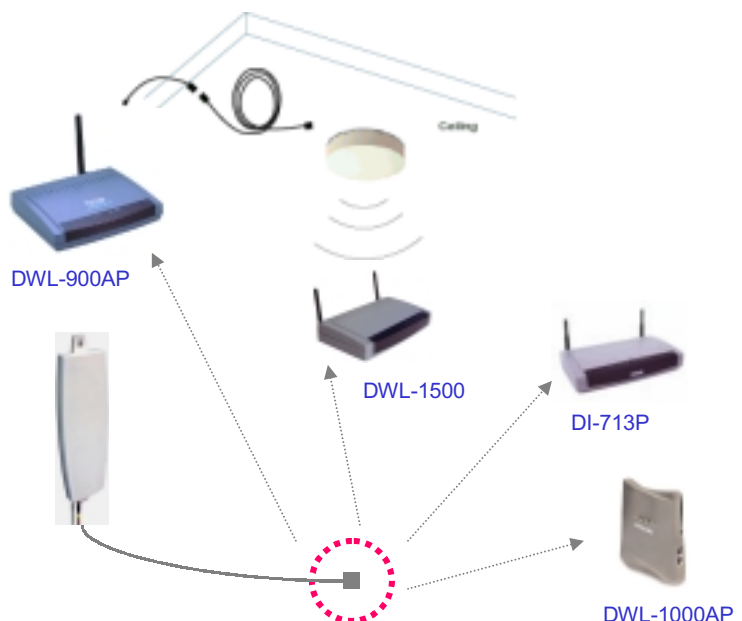

**\* Transfer AP-link to PC card-link**

P/N: [ANT24-JC](#)  
 RP-SMA jack to Lucent MC-card  
 Length: 10cm

**DWL-660**

### WLAN card Installation Steps:

1. Switch to External antenna link
2. Insert the external antenna connector onto DWL-660 WLAN card connector  
 Until you hear a click sound.