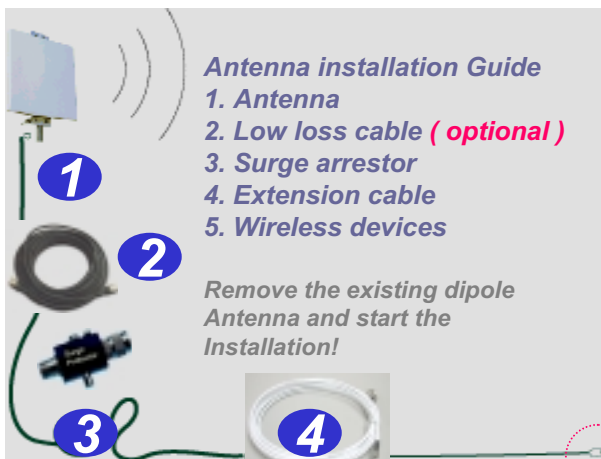

Antenna installation Guide

1. Antenna
2. Low loss cable (optional)
3. Surge arrester
4. Extension cable
5. Wireless devices

Remove the existing dipole Antenna and start the Installation!