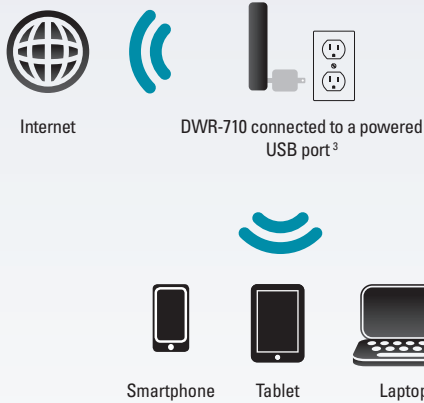

Modes Overview

Router Mode